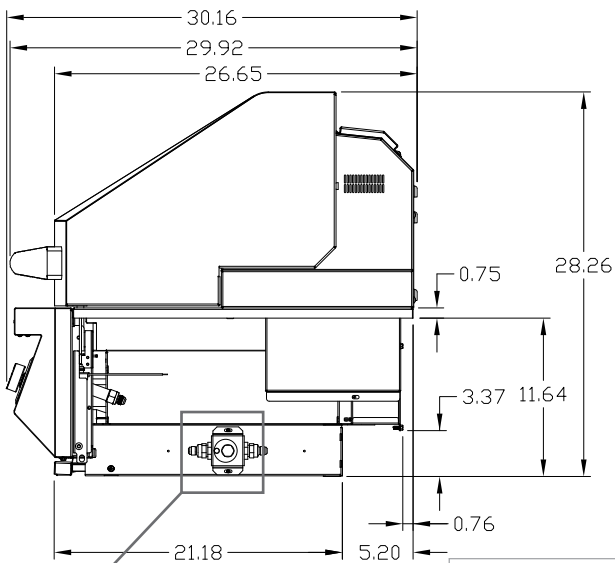

EAGLE ONE 42

42 inch outdoor gas grill

Note: For detailed installation guide, refer to product manual

Box Dimensions
33 x 49 x 33 (inches)
Shipping Weight 360 lbs

Gas Inlet

Specifications

GENERAL	Model EAGLE ONE 42 SKU TE1BQ42RS
POWER REQUIREMENTS	Electrical Supply 120V, 60Hz, 4.4A Electrical Service 15 amp dedicated circuit Power Cord Length 5 feet Receptacle 3 prong grounding plug
GAS REQUIREMENTS	Natural Gas or Liquid Propane Gas Supply 3/4" ID line Gas Inlet 1/2" NPT female Total BTU 75,000-99,000
CLEARANCE REQUIREMENTS	Combustible Requires Insulating Jacket and Minimum 12" all around Non-Combustible Minimum 4.5" from back, Minimum 6" on sides
CUTOUT DIMENSIONS	Opening Width 40.25 inch Opening Height 11.75 inch Opening Depth 24.25 inch