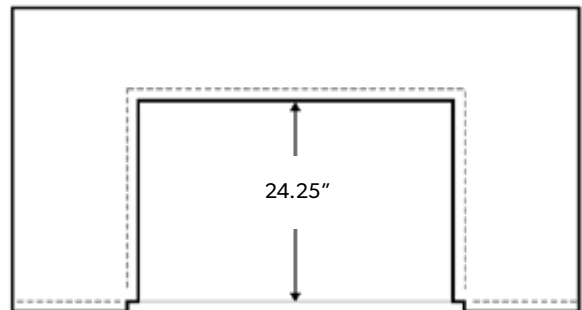

EAGLE ONE 42

42 inch outdoor gas grill

Note: For detailed installation guide, refer to product manual

Box Dimensions
33 x 49 x 33 (inches)
Shipping Weight 360 lbs

Gas Inlet

Specifications

GENERAL	Model EAGLE ONE 42 SKU TE1BQ42RS
POWER REQUIREMENTS	Electrical Supply 120V, 60Hz, 4.4A Electrical Service 15 amp dedicated circuit Power Cord Length 5 feet Receptacle 3 prong grounding plug
GAS REQUIREMENTS	Natural Gas or Liquid Propane Gas Supply 3/4" ID line Gas Inlet 1/2" NPT female Total BTU 75,000-99,000
CLEARANCE REQUIREMENTS	Combustible Requires Insulating Jacket and Minimum 12" all around Non-Combustible Minimum 4.5" from back, Minimum 6" on sides
CUTOUT DIMENSIONS	Opening Width 40.25 inch Opening Height 11.75 inch Opening Depth 24.25 inch

NON-COMBUSTIBLE INSTALLATION

Top View