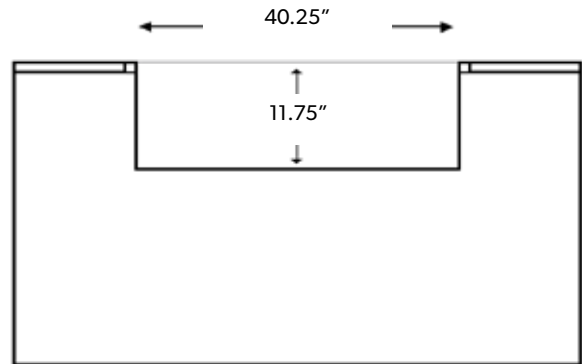

NON-COMBUSTIBLE INSTALLATION

Face View