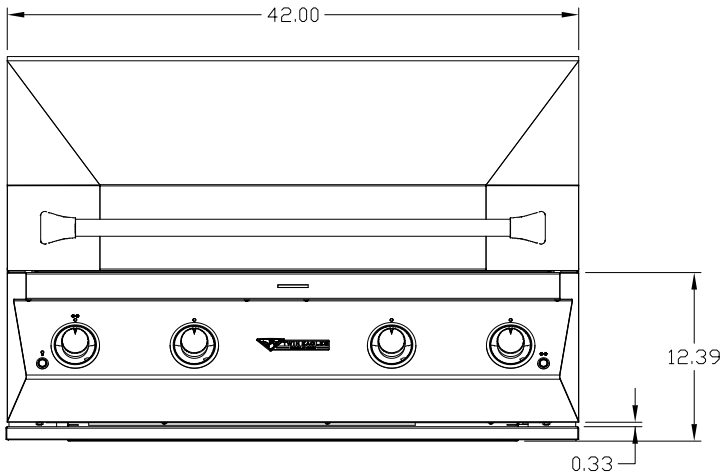

EAGLE ONE 42

42 inch outdoor gas grill

Note: For detailed installation guide, refer to product manual

Box Dimensions
33 x 49 x 33 (inches)
Shipping Weight 360 lbs

Gas Inlet

Specifications

GENERAL	Model EAGLE ONE 42 SKU TE1BQ42RS
POWER REQUIREMENTS	Electrical Supply 120V, 60Hz, 4.4A Electrical Service 15 amp dedicated circuit Power Cord Length 5 feet Receptacle 3 prong grounding plug
GAS REQUIREMENTS	Natural Gas or Liquid Propane Gas Supply 3/4" ID line Gas Inlet 1/2" NPT female Total BTU 75,000-99,000
CLEARANCE REQUIREMENTS	Combustible Requires Insulating Jacket and Minimum 12" all around Non-Combustible Minimum 4.5" from back, Minimum 6" on sides
CUTOUT DIMENSIONS	Opening Width 40.25 inch Opening Height 11.75 inch Opening Depth 24.25 inch