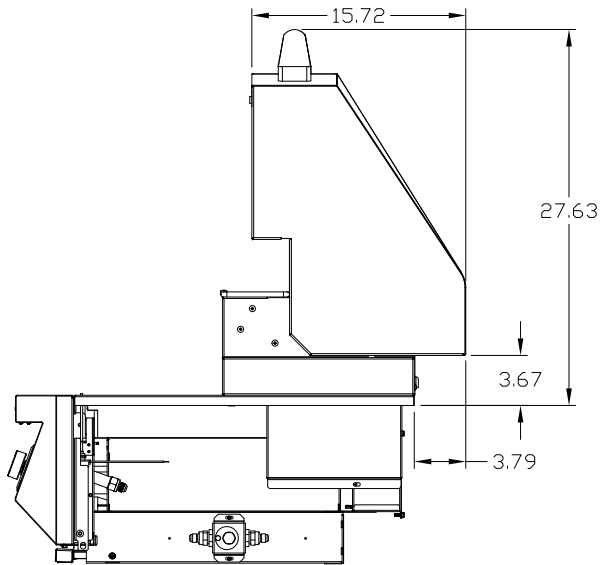

EAGLE ONE 42

42 inch outdoor gas grill

Note: For detailed installation guide, refer to product manual

Box Dimensions
33 x 49 x 33 (inches)
Shipping Weight 360 lbs

Gas Inlet

Specifications

GENERAL	Model EAGLE ONE 42 SKU TE1BQ42RS
POWER REQUIREMENTS	Electrical Supply 120V, 60Hz, 4.4A Electrical Service 15 amp dedicated circuit Power Cord Length 5 feet Receptacle 3 prong grounding plug
GAS REQUIREMENTS	Natural Gas or Liquid Propane Gas Supply 3/4" ID line Gas Inlet 1/2" NPT female Total BTU 75,000-99,000
CLEARANCE REQUIREMENTS	Combustible Requires Insulating Jacket and Minimum 12" all around Non-Combustible Minimum 4.5" from back, Minimum 6" on sides
CUTOUT DIMENSIONS	Opening Width 40.25 inch Opening Height 11.75 inch Opening Depth 24.25 inch